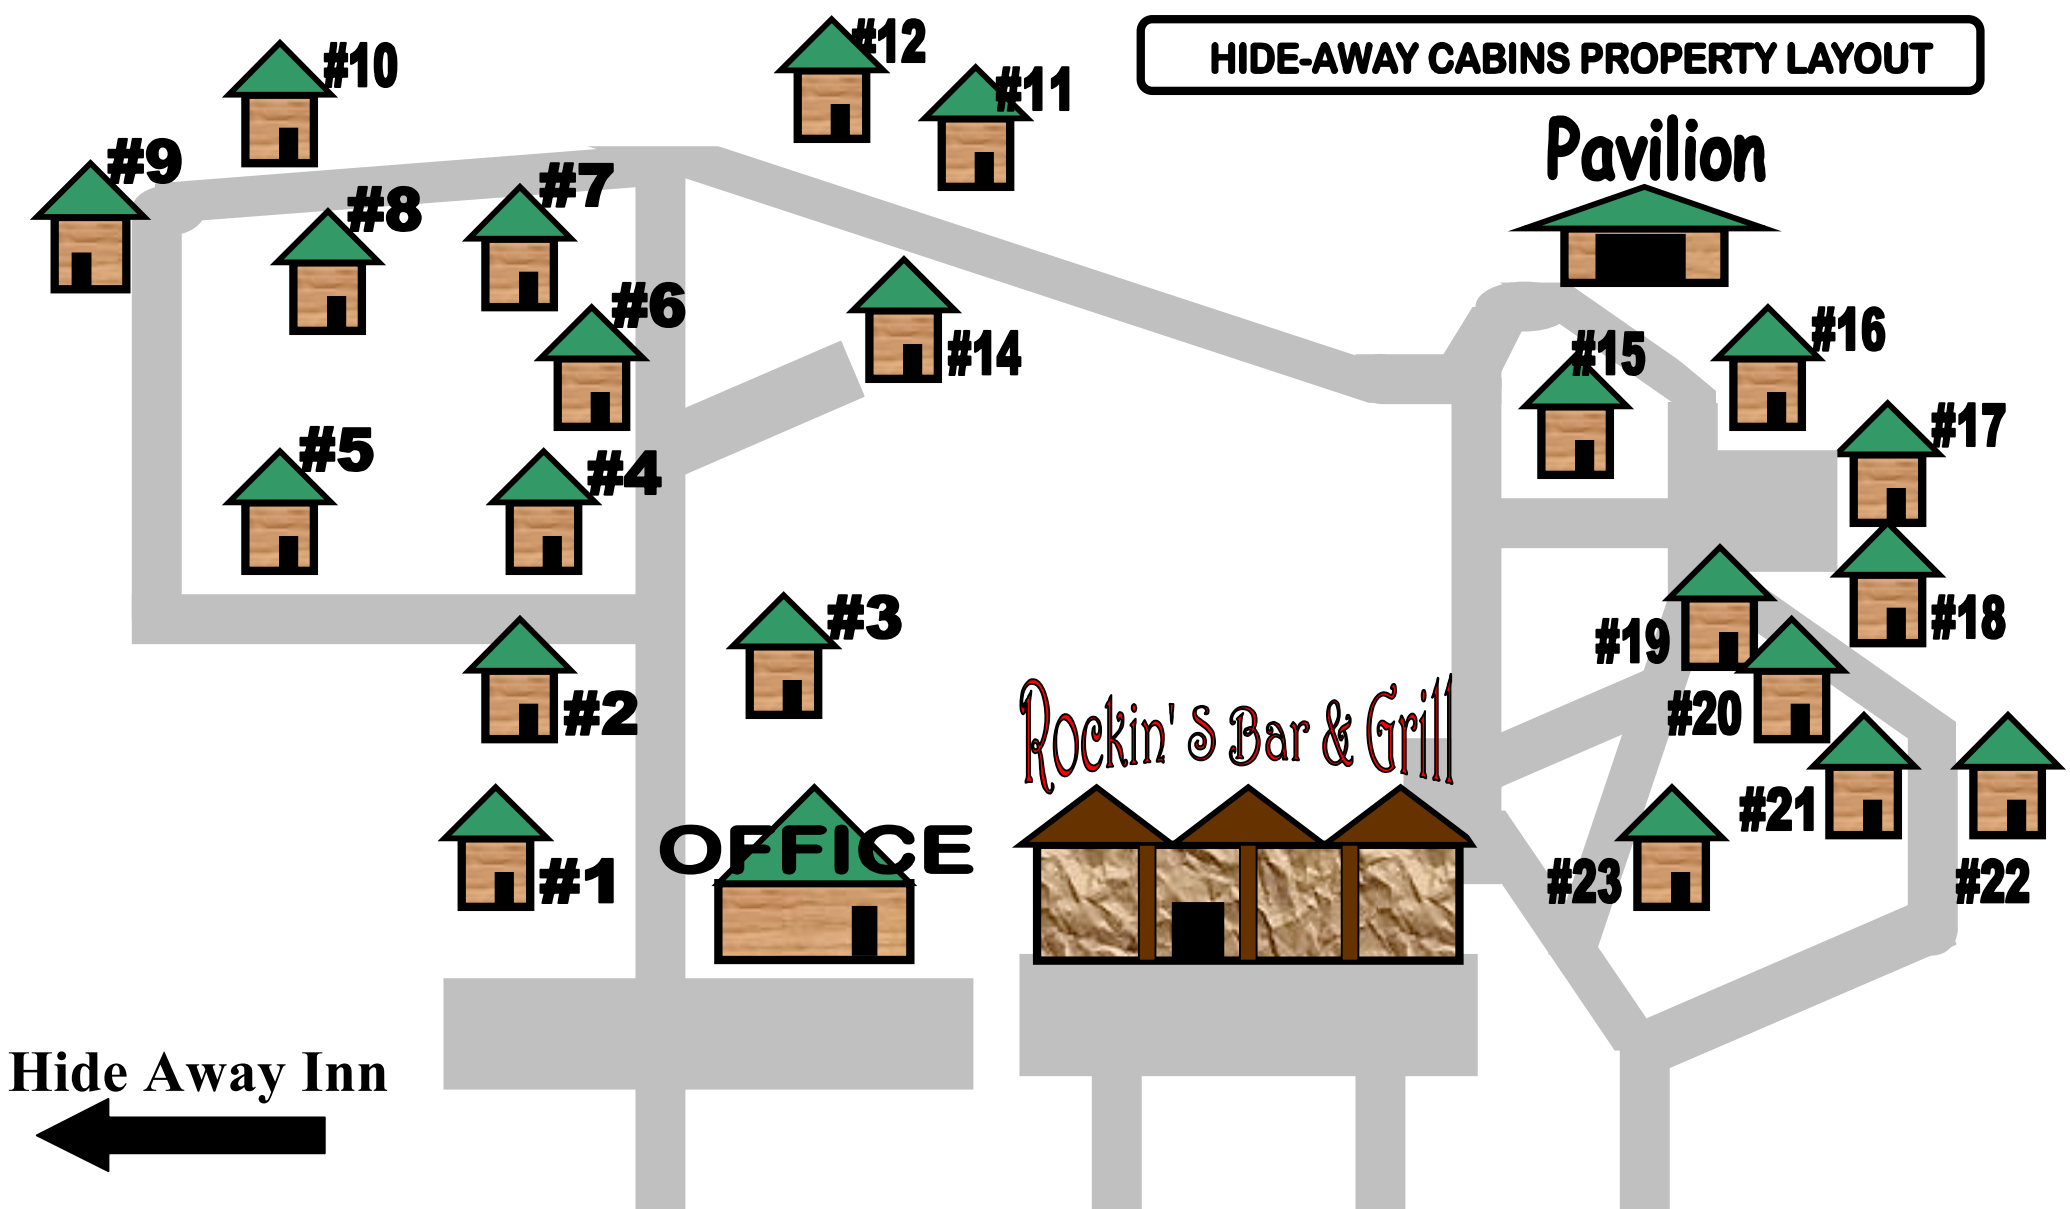

HIDE-AWAY CABINS PROPERTY LAYOUT

Hide Away Inn

FM 2951

PUBLIC BOAT RAMP # 3

Possum Kingdom Lake